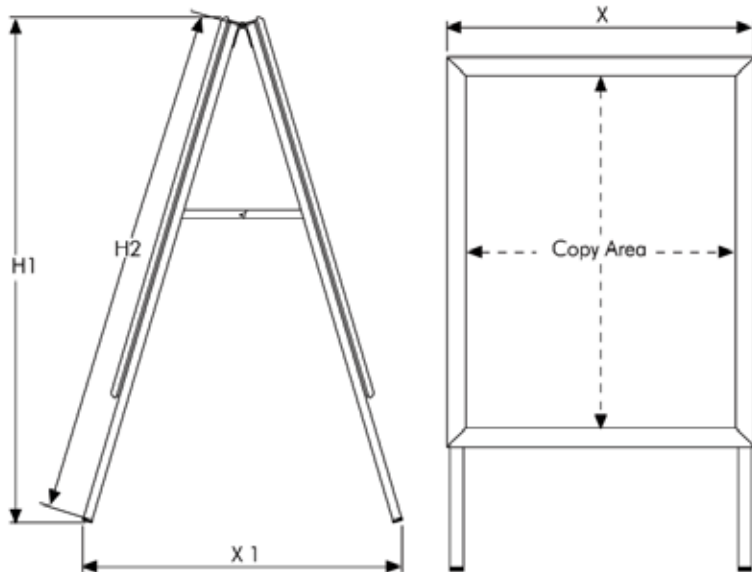

PRODUCT INFORMATION CLICK A STANDARD MITRED CORNERS

Articlenumber	UAB3251NA1
Din	A1
Postersize	594 x 841 mm
X	637 mm
X1	750 mm
H1	1000 mm
H2	1050 mm
Structure	Aluminium, silver anodised
Profile	32 mm

Give your special offers that additional eye-catching effect. A double sided A-board equipped with snap frames, metal fastenings and is available in various sizes. Comes standard with a 0.5 mm anti-reflex PVC sheet. Robust yet light enough to bring in at night. Optional is a header board and a leaflet holder