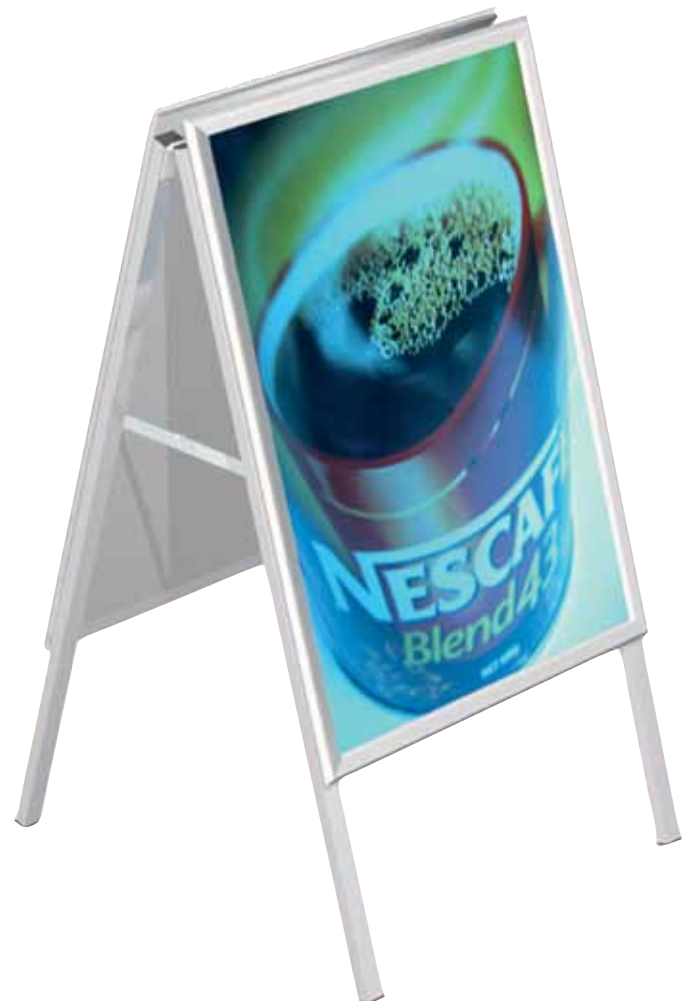

PRODUCT INFORMATION CLICK A STANDARD MITRED CORNERS

Articlenumber	UAB3251NA1
Din	A1
Postersize	594 x 841 mm
X	637 mm
X1	750 mm
H1	1000 mm
H2	1050 mm
Structure	Aluminium, silver anodised
Profile	32 mm

Give your special offers that additional eye-catching effect. A double sided A-board equipped with snap frames, metal fastenings and is available in various sizes. Comes standard with a 0.5 mm anti-reflex PVC sheet. Robust yet light enough to bring in at night. Optional is a header board and a leaflet holder