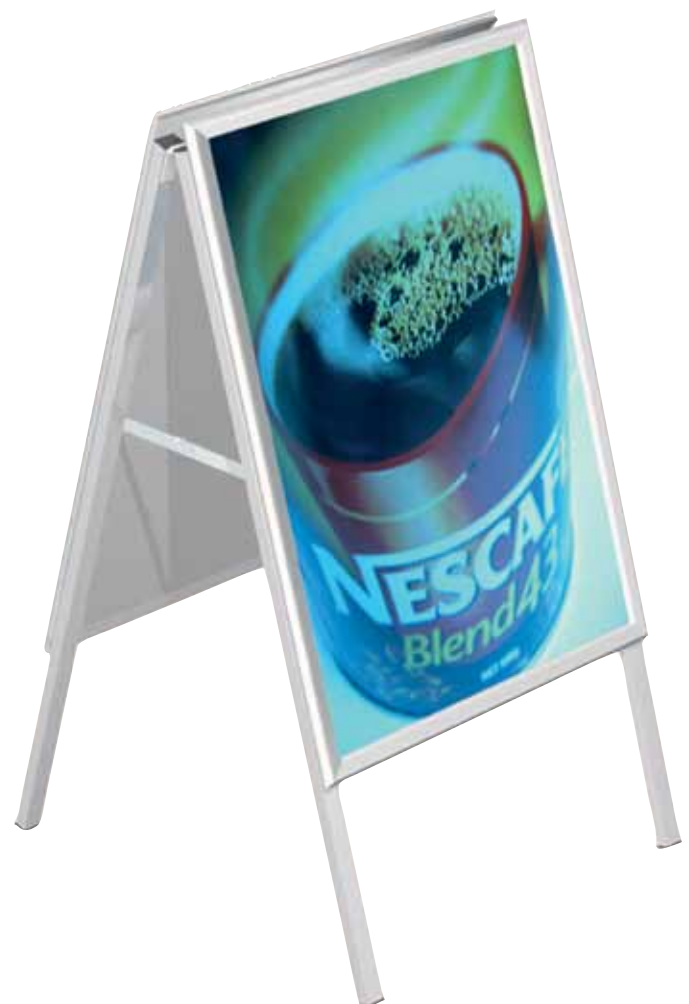

PRODUCT INFORMATION CLICK A STANDARD ROUND CORNERS

Articlenumber	UAB3201NA1
Din	A1
Postersize	594 x 841 mm
X	637 mm
X1	750 mm
H1	1000 mm
H2	1050 mm
Structure	Aluminium, silver anodised
Profile	32 mm

Give your special offers that additional eye-catching effect. A double sided A-board equipped with snap frames, metal fastenings and is available in various sizes. Comes standard with a 0.5 mm anti-reflex PVC sheet. Robust yet light enough to bring in at night. Optional is a header board and a leaflet holder