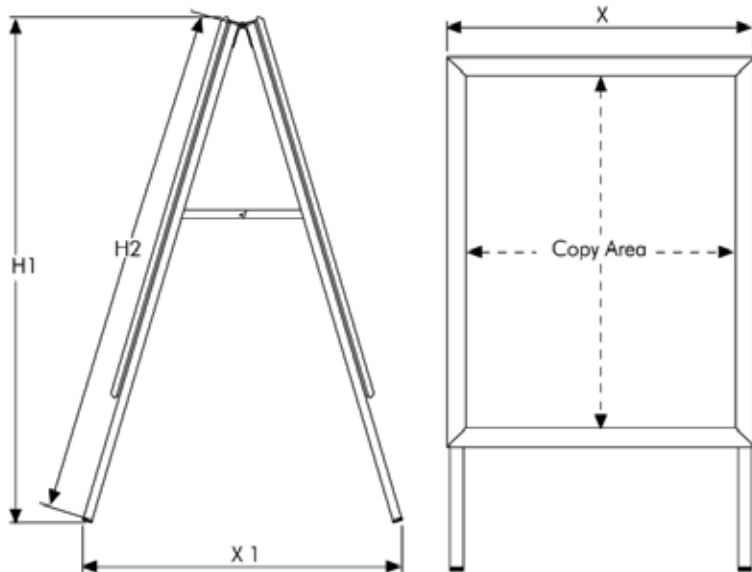

PRODUCT INFORMATION CLICK A STANDARD ROUND CORNERS

Articlenumber	UAB3201NA1
Din	A1
Postersize	594 x 841 mm
X	637 mm
X1	750 mm
H1	1000 mm
H2	1050 mm
Structure	Aluminium, silver anodised
Profile	32 mm

Give your special offers that additional eye-catching effect. A double sided A-board equipped with snap frames, metal fastenings and is available in various sizes. Comes standard with a 0.5 mm anti-reflex PVC sheet. Robust yet light enough to bring in at night. Optional is a header board and a leaflet holder