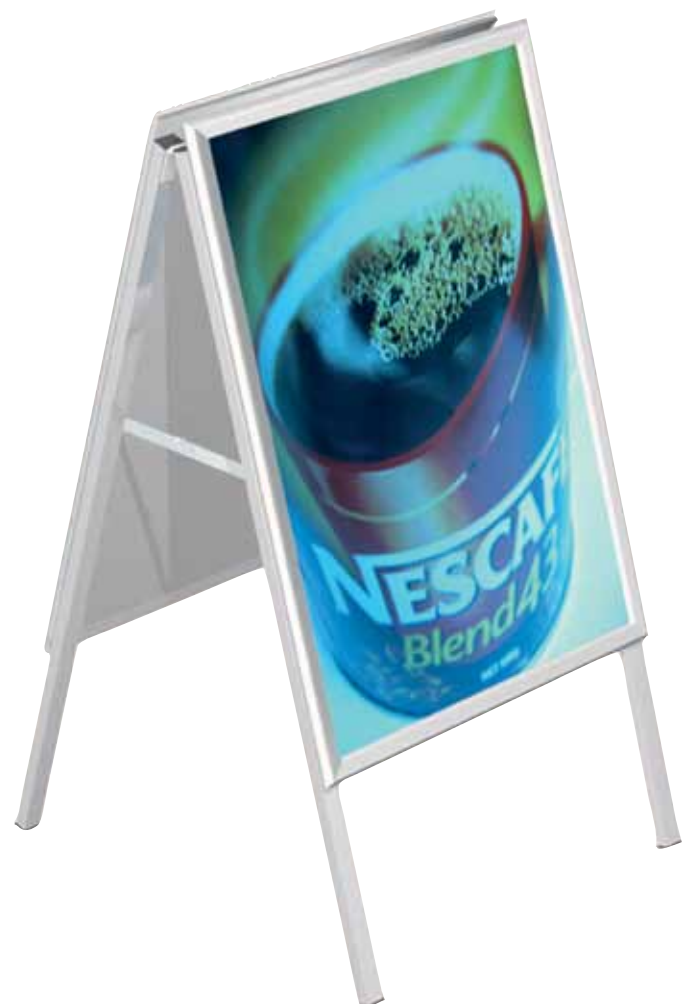

## PRODUCT INFORMATION CLICK A STANDARD ROUND CORNERS

Articlenumber	<b>UAB3200N34</b>
Postersize	<b>762 x 1016 mm</b>
X	<b>805 mm</b>
X1	<b>850 mm</b>
H1	<b>1200 mm</b>
H2	<b>1250 mm</b>
Structure	<b>Aluminium, silver anodised</b>
Profile	<b>32 mm</b>

Give your special offers that additional eye-catching effect. A double sided A-board equipped with snap frames, metal fastenings and is available in various sizes. Comes standard with a 0.5 mm anti-reflex PVC sheet. Robust yet light enough to bring in at night. Optional is a header board and a leaflet holder