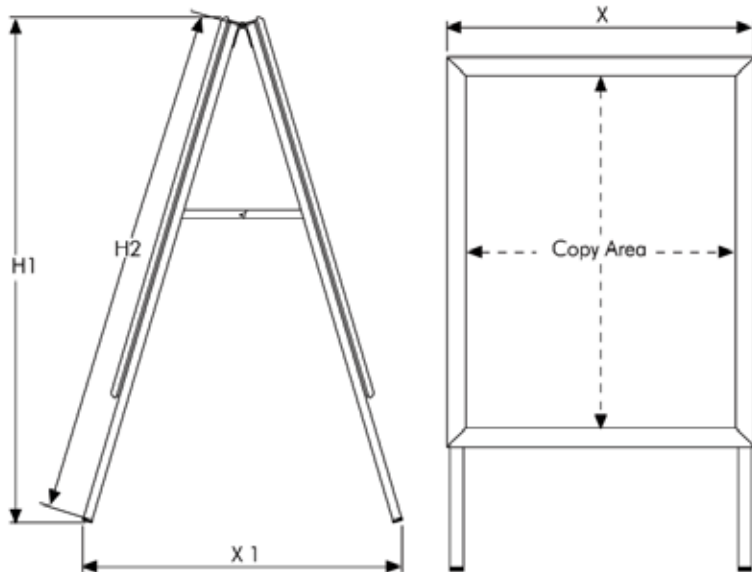

## PRODUCT INFORMATION CLICK A STANDARD ROUND CORNERS

Articlenumber	<b>UAB3200N34</b>
Postersize	<b>762 x 1016 mm</b>
X	<b>805 mm</b>
X1	<b>850 mm</b>
H1	<b>1200 mm</b>
H2	<b>1250 mm</b>
Structure	<b>Aluminium, silver anodised</b>
Profile	<b>32 mm</b>

Give your special offers that additional eye-catching effect. A double sided A-board equipped with snap frames, metal fastenings and is available in various sizes. Comes standard with a 0.5 mm anti-reflex PVC sheet. Robust yet light enough to bring in at night. Optional is a header board and a leaflet holder