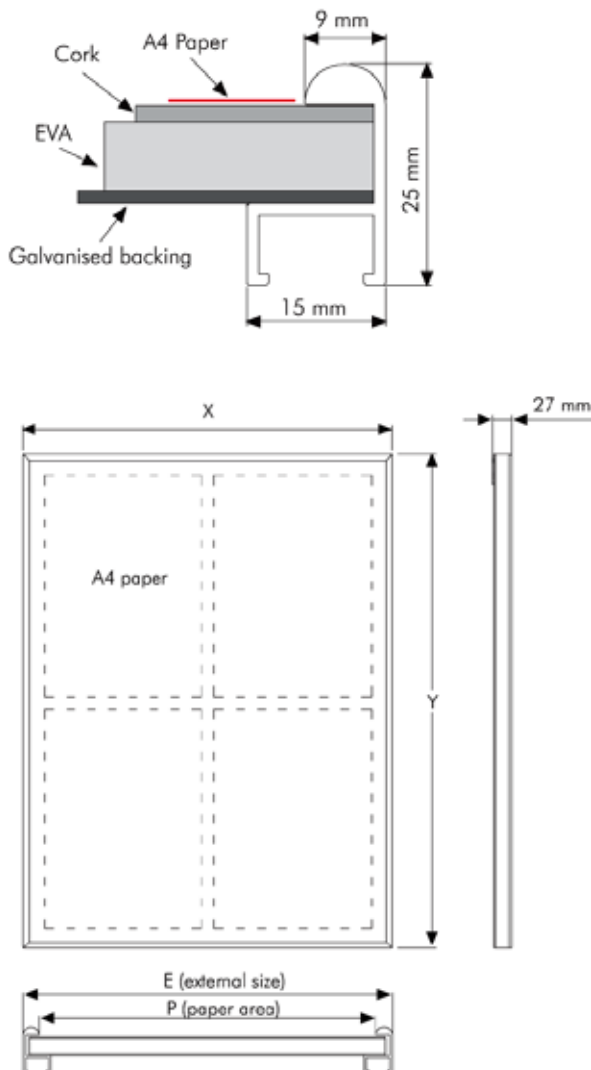

PRODUCT INFORMATION FRAMEBOARD 9 MM WITH CORK

Articlenumber	U1CB95N194
External dimension	735 x 995 mm
Paper area	717 x 977 mm
Capacity	9 x A4
Weight	Approx. 6.5 kilograms
Structure	Aluminium, silver anodised

Frameboard with cork backing which can be used both in portrait or landscape positions. Each unit includes a free set of pins. It's very practical to use at offices, hospitals, home, schools. Easy to move hangers help assembly.