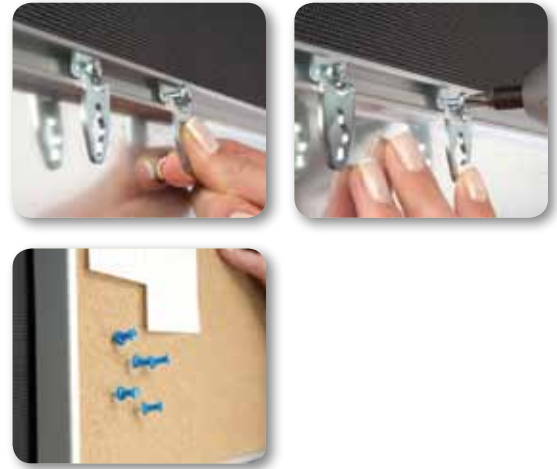

PRODUCT INFORMATION FRAMEBOARD 9 MM WITH CORK

Articlenumber	U1CB95N194
External dimension	735 x 995 mm
Paper area	717 x 977 mm
Capacity	9 x A4
Weight	Approx. 6.5 kilograms
Structure	Aluminium, silver anodised

Frameboard with cork backing which can be used both in portrait or landscape positions. Each unit includes a free set of pins. It's very practical to use at offices, hospitals, home, schools. Easy to move hangers help assembly.