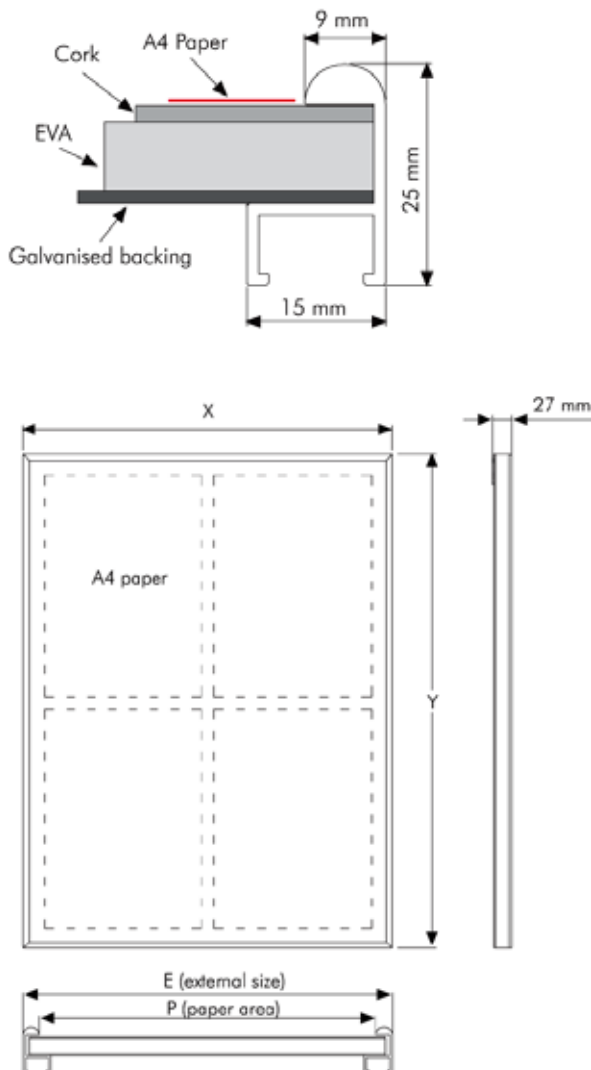

## PRODUCT INFORMATION FRAMEBOARD 9 MM WITH CORK

Articlenumber	<b>U1CB95N164</b>
External dimension	<b>505 x 995 mm</b>
Paper area	<b>487 x 977 mm</b>
Capacity	<b>6 x A4</b>
Weight	<b>Approx. 4.5 kilograms</b>
Structure	<b>Aluminium, silver anodised</b>

Frameboard with cork backing which can be used both in portrait or landscape positions. Each unit includes a free set of pins. It's very practical to use at offices, hospitals, home, schools. Easy to move hangers help assembly.