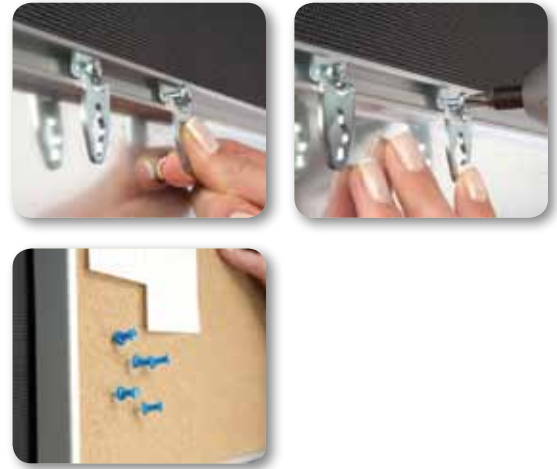

## PRODUCT INFORMATION FRAMEBOARD 9 MM WITH CORK

Articlenumber	<b>U1CB95N164</b>
External dimension	<b>505 x 995 mm</b>
Paper area	<b>487 x 977 mm</b>
Capacity	<b>6 x A4</b>
Weight	<b>Approx. 4.5 kilograms</b>
Structure	<b>Aluminium, silver anodised</b>

Frameboard with cork backing which can be used both in portrait or landscape positions. Each unit includes a free set of pins. It's very practical to use at offices, hospitals, home, schools. Easy to move hangers help assembly.