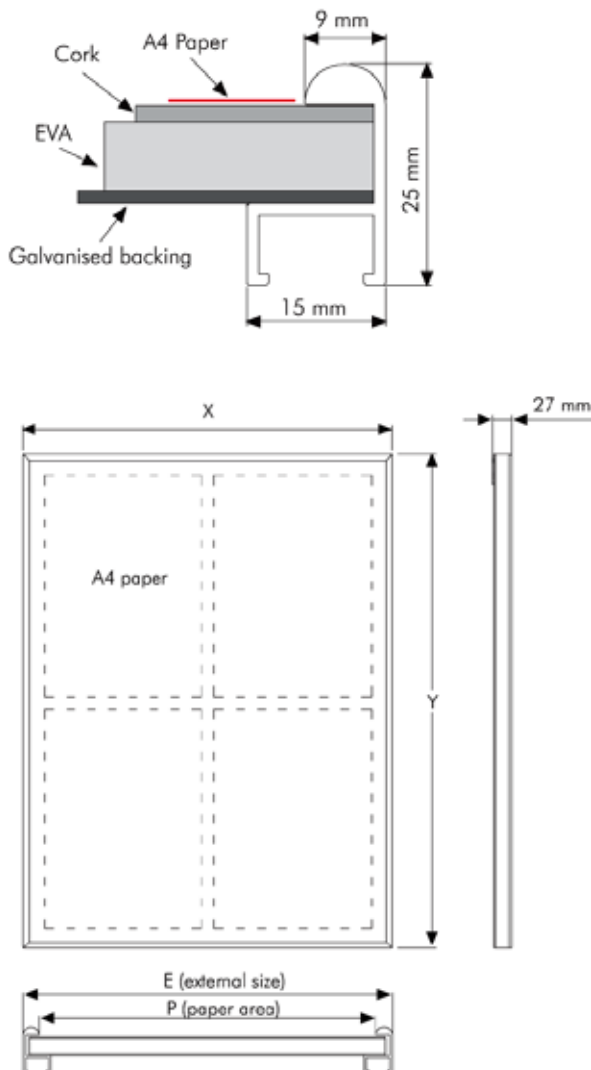

## PRODUCT INFORMATION FRAMEBOARD 9 MM WITH CORK

Articlenumber	<b>U1CB95N144</b>
External dimension	<b>505 x 675 mm</b>
Paper area	<b>487 x 657 mm</b>
Capacity	<b>4 x A4</b>
Weight	<b>Approx. 3 kilograms</b>
Structure	<b>Aluminium, silver anodised</b>

Frameboard with cork backing which can be used both in portrait or landscape positions. Each unit includes a free set of pins. It's very practical to use at offices, hospitals, home, schools. Easy to move hangers help assembly.