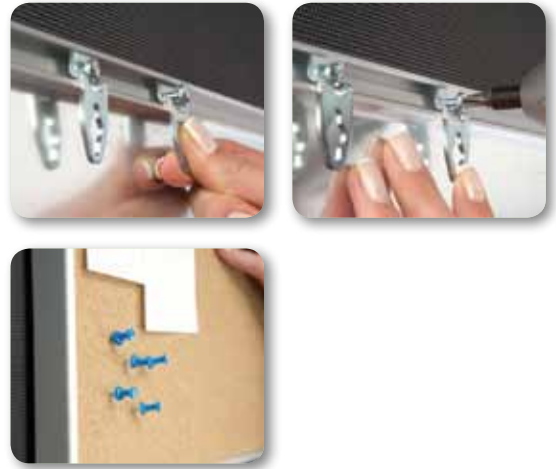

## PRODUCT INFORMATION FRAMEBOARD 9 MM WITH CORK

Articlenumber	<b>U1CB95N144</b>
External dimension	<b>505 x 675 mm</b>
Paper area	<b>487 x 657 mm</b>
Capacity	<b>4 x A4</b>
Weight	<b>Approx. 3 kilograms</b>
Structure	<b>Aluminium, silver anodised</b>

Frameboard with cork backing which can be used both in portrait or landscape positions. Each unit includes a free set of pins. It's very practical to use at offices, hospitals, home, schools. Easy to move hangers help assembly.