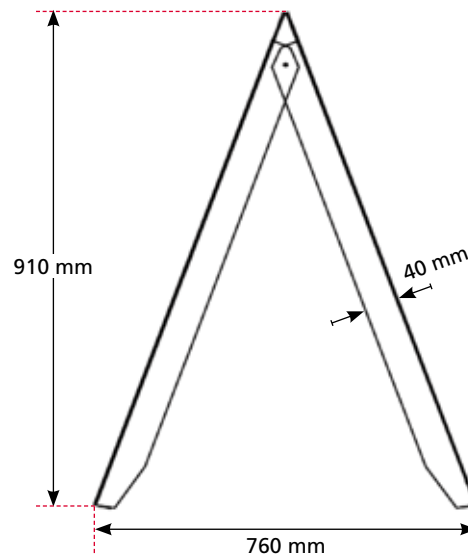

Holland Snap Frame

De Wel 12a
3871 MV Hoevelaken, The Netherlands
Tel.: 0031 (0)33 - 25 81 179
Email: info@hollandsnapframe.com
Site: www.hollandsnapframe.com

PRODUCT INFORMATION SIGN BOY

Articlenumber	SB
Size	540 x 990 mm
Printing area	520 x 880 mm
Structure	Plastic

Simple plastic pavement sign, suitable for all kinds of applications for example: the cleaning branche or to provide information for a waiting queue.

Approximate visual area is 540 x 910 mm, on both sides.

The sign is suitable for inkjet printing and adhesive folio. Easy to move and store.

It isn't possible to derive any rights from this information. Sizes can vary. Printer's-, compositor's- and misprint errors reserved.