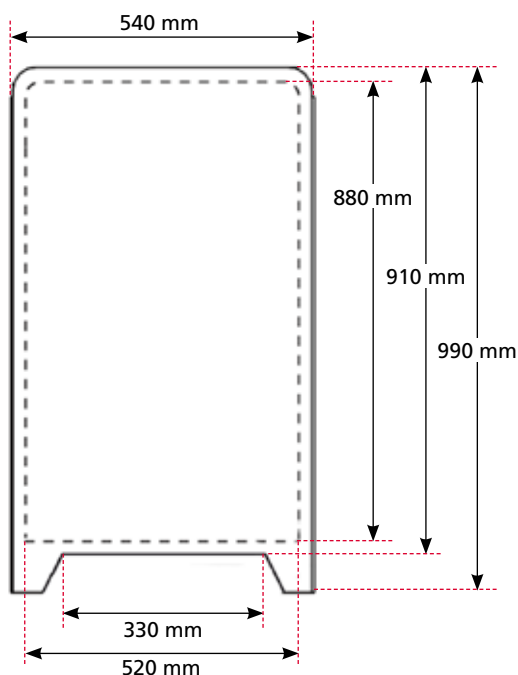

Holland Snap Frame

De Wel 12a
3871 MV Hoevelaken, The Netherlands
Tel.: 0031 (0)33 - 25 81 179
Email: info@hollandsnapframe.com
Site: www.hollandsnapframe.com

PRODUCT INFORMATION SIGN BOY

Articlenumber	SB
Size	540 x 990 mm
Printing area	520 x 880 mm
Structure	Plastic

Simple plastic pavement sign, suitable for all kinds of applications for example: the cleaning branche or to provide information for a waiting queue.

Approximate visual area is 540 x 910 mm, on both sides.

The sign is suitable for inkjet printing and adhesive folio. Easy to move and store.

It isn't possible to derive any rights from this information. Sizes can vary. Printer's-, compositor's- and misprint errors reserved.