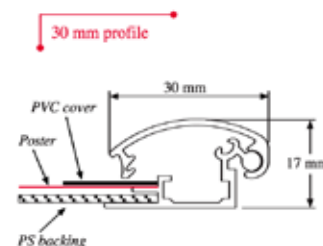

PRODUCT INFORMATION SWINGMASTER

Articlenumber	PD921
DIN	A0
Structure	Steel frame, 32 mm snap frame profile
External dimension	884 x 1232 mm
Poster size	841 x 1189 mm
Visible size	826 x 1174 mm
X1	870 mm
H1	1455 mm
D1	1200 mm

Give your special offers that additional eye-catching effect using this robust poster display, available in various sizes. Equipped with snap frames and a 0.5 mm anti-reflex PVC sheet. Optional are wheels for easy transport and a header board.