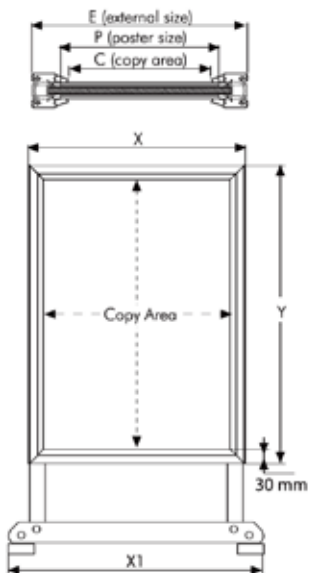

PRODUCT INFORMATION SWINGMASTER

Articlenumber	PD921
DIN	A0
Structure	Steel frame, 32 mm snap frame profile
External dimension	884 x 1232 mm
Poster size	841 x 1189 mm
Visible size	826 x 1174 mm
X1	870 mm
H1	1455 mm
D1	1200 mm

Give your special offers that additional eye-catching effect using this robust poster display, available in various sizes. Equipped with snap frames and a 0.5 mm anti-reflex PVC sheet. Optional are wheels for easy transport and a header board.