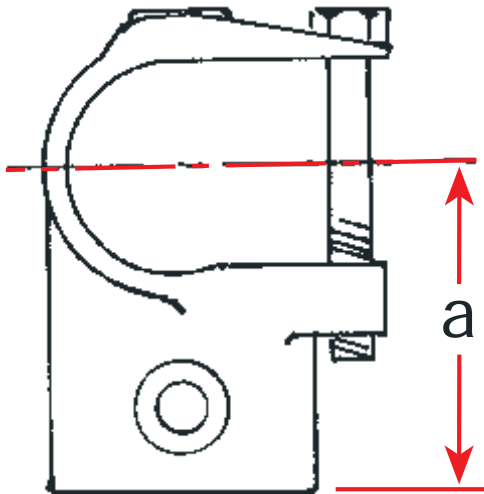

PRODUCT INFORMATION OPEN T CONNECTOR 32 MM

Articlenumber	C41-33
Diameter	Ø 33,7 mm
Material	Cast iron
Hexagon socket size	Nr. 6
Wall thickness	5 mm
Size A	53 mm
Weight	0,45 kilograms

It isn't possible to derive any rights from this information. Sizes can vary. Printer's-, compositor's- and misprint errors reserved.