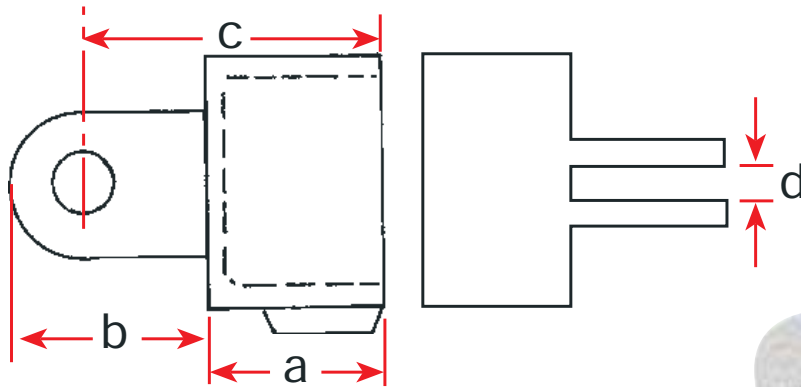

PRODUCT INFORMATION ARTICULATION PART FEMALE 48 MM

Articlenumber	C36-48
Diameter	Ø 48,3 mm
Material	Cast iron
Hexagon socket size	Nr. 8
Wall thickness	5 mm
Size A	44 mm
Size B	35 mm
Size C	70 mm
Size D	10 mm
Weight	0,52 kilograms