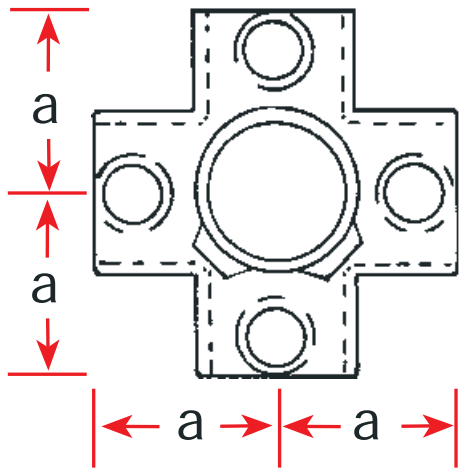

PRODUCT INFORMATION 4 WAY 90 DEGREES CROSS PIECE 48 MM

Articlenumber	C24-48
Diameter	Ø 48,3 mm
Material	Cast iron
Hexagon socket size	Nr. 8
Wall thickness	5 mm
Size A	67 mm
Weight	1,60 kilograms

It isn't possible to derive any rights from this information. Sizes can vary. Printer's-, compositor's- and misprint errors reserved.